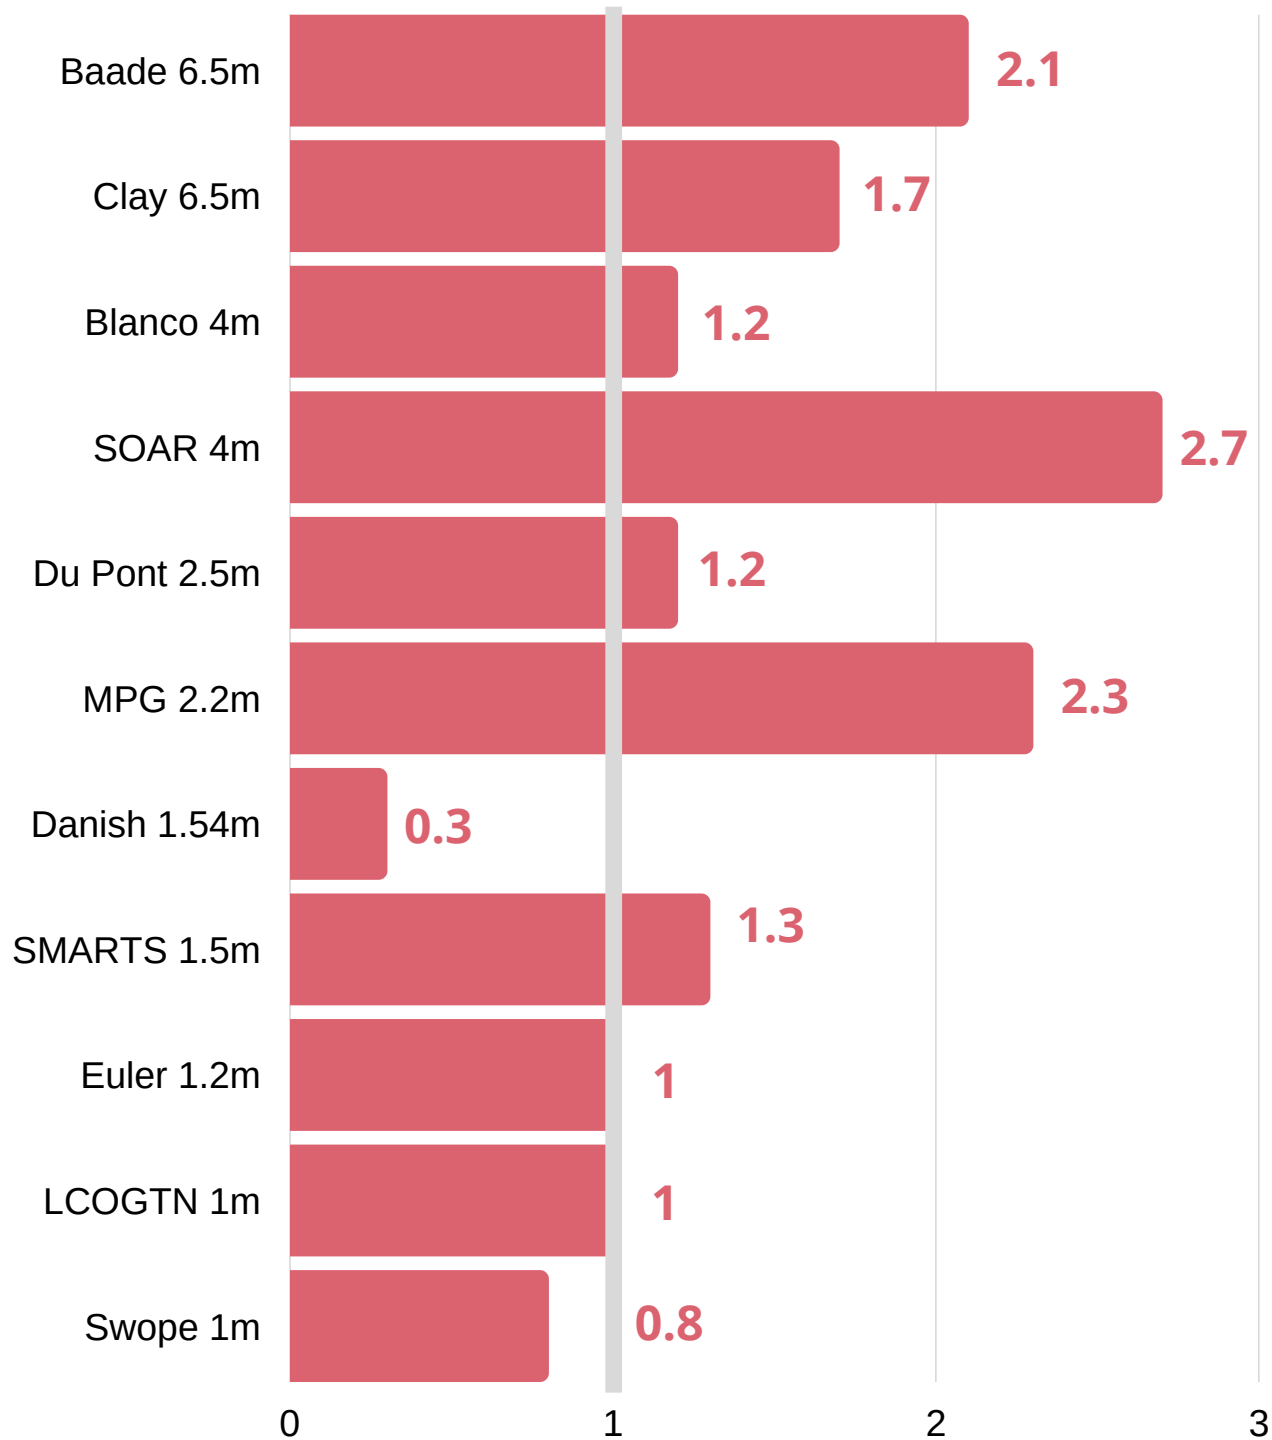

## SUBSCRIPTION FACTORS

\*Includes only telescopes bigger than 1m